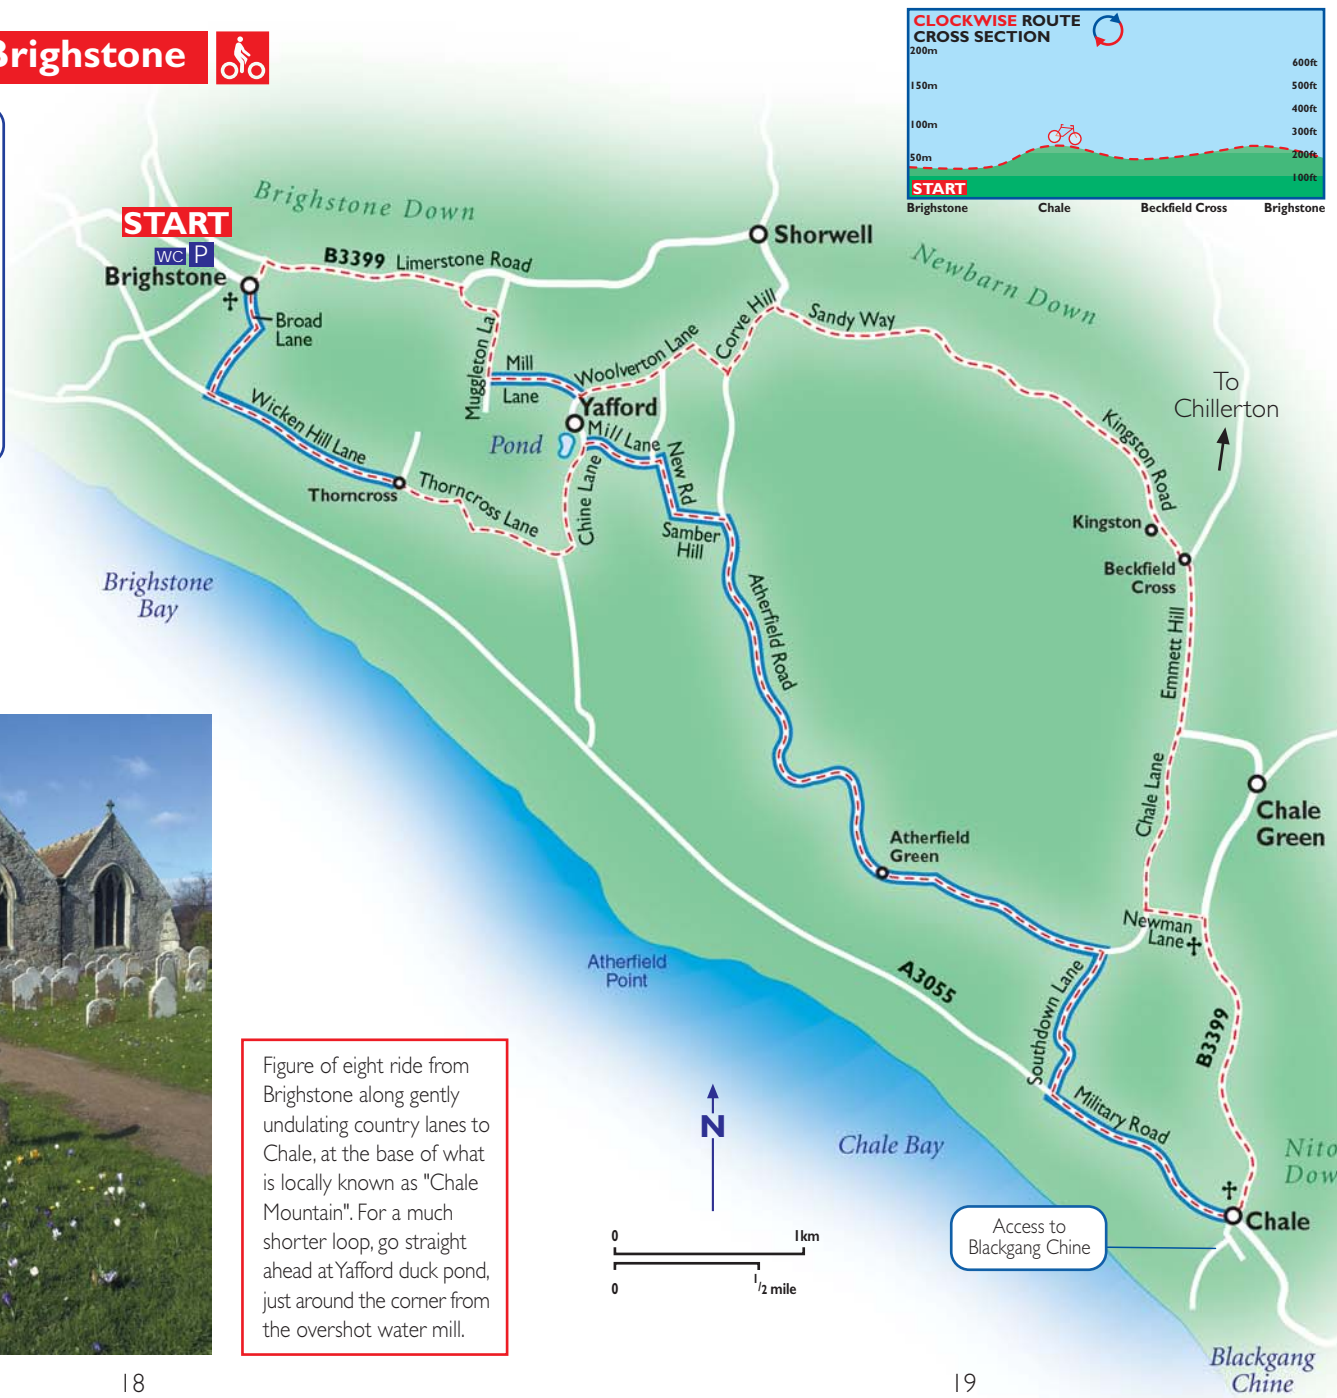

Route 6 - Brighstone

ROUTE INFO

DISTANCE
20 km / 12 miles

START
Brighstone Church

KEY

- Cycle Route on road
- Cycle Route off road
- Route on RTI route
- Tourist Information
- Car Park
- Public Toilets

Brighstone Church

Figure of eight ride from Brighstone along gently undulating country lanes to Chale, at the base of what is locally known as "Chale Mountain". For a much shorter loop, go straight ahead at Yafford duck pond, just around the corner from the overshot water mill.