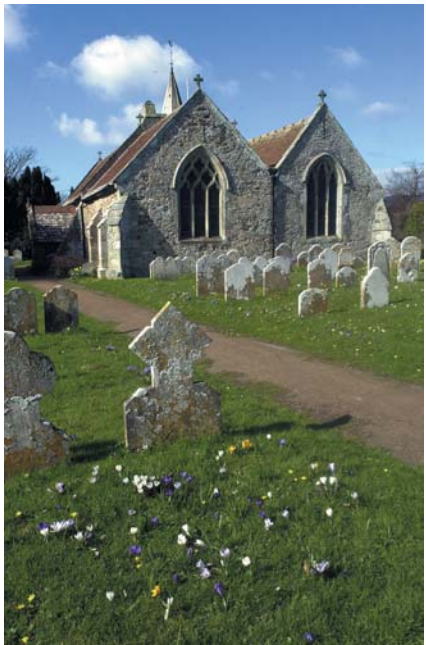

Route 6 - Brighstone

ROUTE INFO

DISTANCE
20 km / 12 miles

START
Brighstone Church

KEY

- Cycle Route on road
- Cycle Route off road
- Route on RTI route
- Tourist Information
- Car Park
- Public Toilets

Brighstone Church

Figure of eight ride from Brighstone along gently undulating country lanes to Chale, at the base of what is locally known as "Chale Mountain". For a much shorter loop, go straight ahead at Yafford duck pond, just around the corner from the overshot water mill.